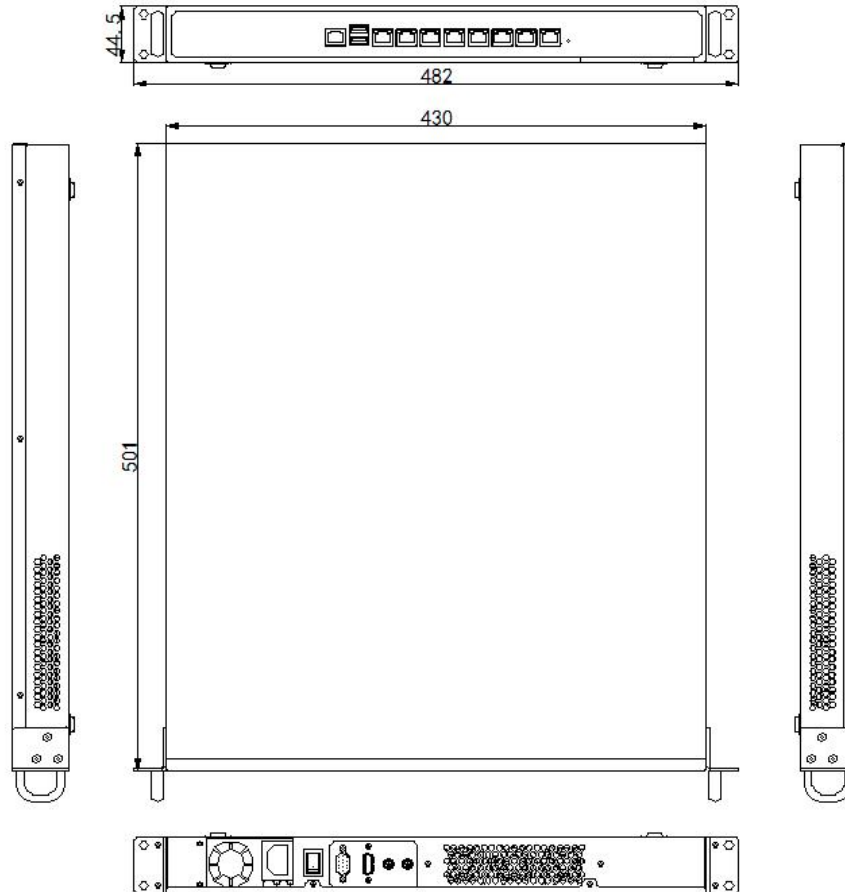

## Feature

1U 19" Rack Mount Network Security  
 Support 6<sup>th</sup> 7<sup>th</sup> 8<sup>th</sup> Desktop Core i3/i5/i7 CPU  
 Support 2\* DDR4 2133/2400 32G  
 Support 1\*M.2, 2\*2.5/3.5 inchs SATA;  
 Support 2\*PCI-E X8 Slot  
 Support 8\*Intel 1000M LAN  
 Applied OS:

## Specification

Model	NS-1U8L (C236)
Color	Black
Material	High Quality Steel
Processor	Intel Core i3-8100T (Quad Core, 4 thread, 3.1 GHz)
	Intel Core i5-8500T (6 Core, 6 thread, 2.1 GHz, Turbo boost to 3.5 GHz)
	Intel Core i7-8700T (6 Core, 12 thread, 2.4 GHz, Turbo boost to 4.0 GHz)
Chipset	<b>Intel C236</b>
Memory	Support 2*DDR4 2133/2400MHz SODIMM, MAX:32 GB
Display Port	1*VGA (1*HDMI can be expand)
Front I/O	1*RJ45 COM (support console function), 2*USB3.0, 8*Intel Gbe LAN
Front I/O	1*VGA, 1*power SW, 1*AC input port
Expansion	Support 2*PCI-E X8 (4*1000M LAN or 4*1000M SFP)
	Support 1*M.2 Slot (Support 2260/2280)
	Support 1*MINI PCIE (WIFI/BT/3G/4G is optional)
Network Port	8* Intel i211-AT 1000M LAN
Storage	Support 1*M.2 2280
	Support 2*2.5/3.5 inchs SATA
Input	110~240V/50~60Hz AC Input
Working Temp	-10°C ~ +50°C
Humidity	5% ~ 95% Non-condensing
Size	482 * 501 * 44.5mm
Weight	7.2 kg

# NS-1U8L (C236) Drawing